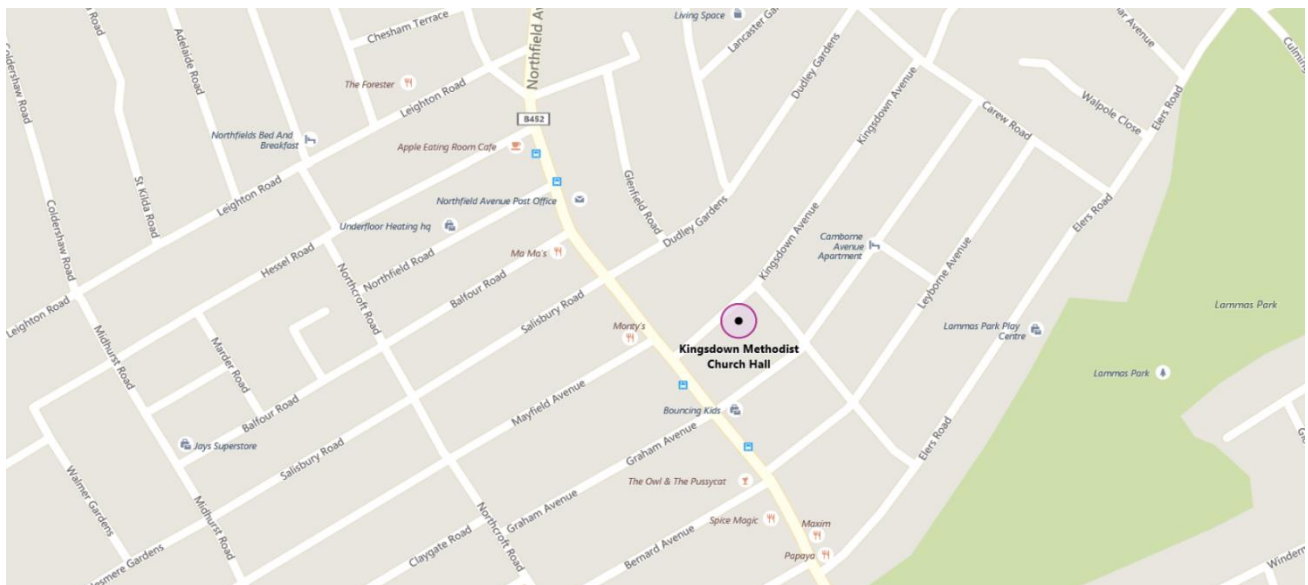

Contact Name: Hazel Pennells

Email: hazelpennells@hotmail.com

lettings@kingsdownmethodist.org.uk

Website: www.kingsdownmethodist.org.uk

Address & Location

Kingsdown Methodist Church, Kingsdown Avenue (corner of Northfield Avenue), West Ealing, W13 9PR