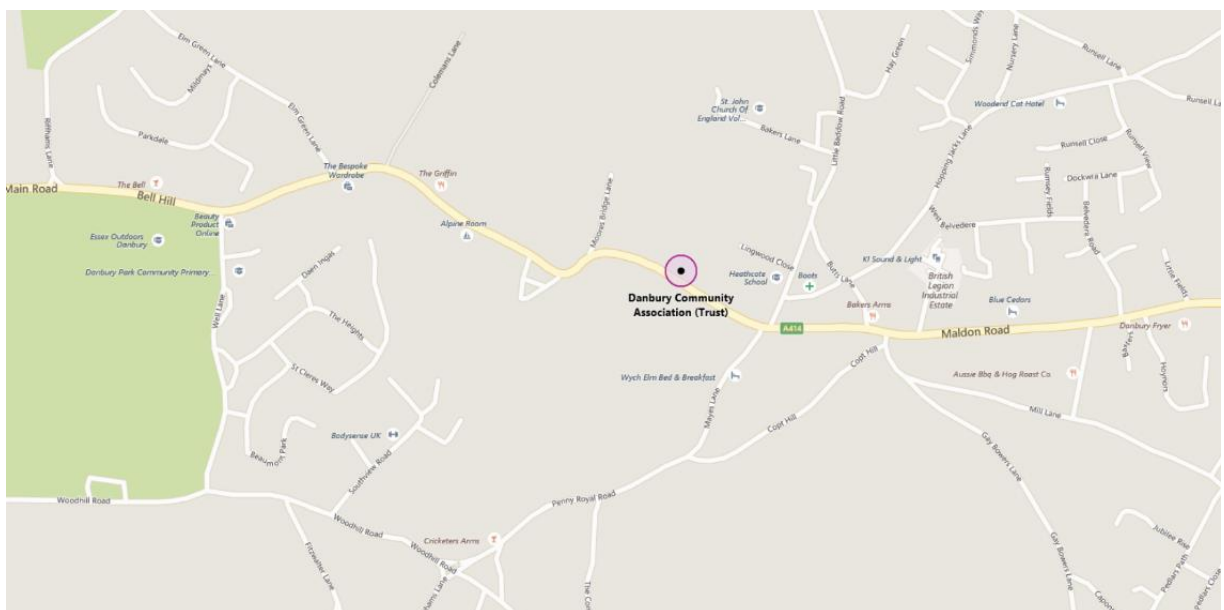

### Address & Location

Danbury Sports Centre, 10 Main Road, Danbury, Chelmsford, Essex, CM3 4NQ

Jelly Bean Events Limited Registered in England No. 09700900  
Registered Office: 13-17 High Beech Road, Loughton IG10 4BN  
Office & Warehouse Address: Unit 14 Spire Green Centre. The Pinnacles. Harlow, Essex CM19 5TR  
Telephone: 0203 805 7660 Email: [info@jellybeanevents.co.uk](mailto:info@jellybeanevents.co.uk)  
Website: [www.jellybeanevents.co.uk](http://www.jellybeanevents.co.uk)